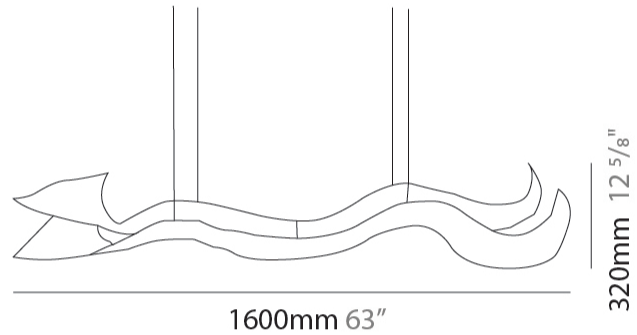

GENERAL

Series: Tempo Perso
Brand: Knikerboker
Division: Design
Mounting Type: Suspension
Mounting Location: Ceiling
Subcategory: Pendant

PHYSICAL

Shape: Abstract
Length (mm): 1600
Length (in): 63
Height (mm): 320
Height (in): 12 5/8
Extension (mm): 2000
Extension (in): 78 3/4
Light Distribution: Direct
Fixture Finish: EWH / EBK / MAN / COF / PRD / SLF / GLF / CLF / BRL / EWS / EWG / EWC / EWR / EBS / EBG / EBC / EBC / EBB / MAS / MAD / MAC / MAB / COS / CGO / CCL / CBL / PRS / PRG / PRC / PRB
Fixture Material: Aluminum
Cable Details: 4 Steel Cables 2000mm / 78 3/4" - Silicon Cable 2000mm / 78 3/4"

ELECTRICAL

Lamp Type: LED
Bulb Included: Bulb Included
Total Output Wattage (W): 40
Dimming: Tri-Mode (Non-Dimming and Phase Dimming (120Vac only) and 0-10V Dimming)
Driver Included: Yes
Driver Location: Integrated
Driver Type: Constant Current - Universal
Driver Class: Class 2
Input Voltage (V): 120 - 277
Constant Current (MA): 250
Upon Request: 0-10Vdc dimming / Phase dimming @120Vac / 277Vac

LED

Number of LEDs: 4
Color Temperature (°K): 3000
Max. Delivered Lumen (lm): 4400
CRI: >85 CRI
Lamp Life (hrs): 50000

OPTICAL

RATINGS AND CERTIFICATIONS

Certified By: CSA Certified to UL and CSA Standards
IP rating: IP20